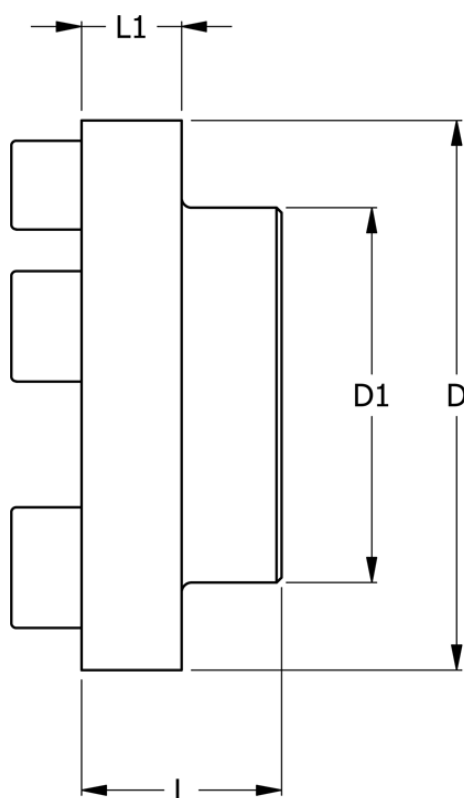

Article number: 330611004

Description: Coupling N-Eupex str. 110  
Part 4 without bore

## Measures

D	= 110
D1	= 86
L	= 40
L1	= 14
Max bore	= 48
Torque (N m)	= 160